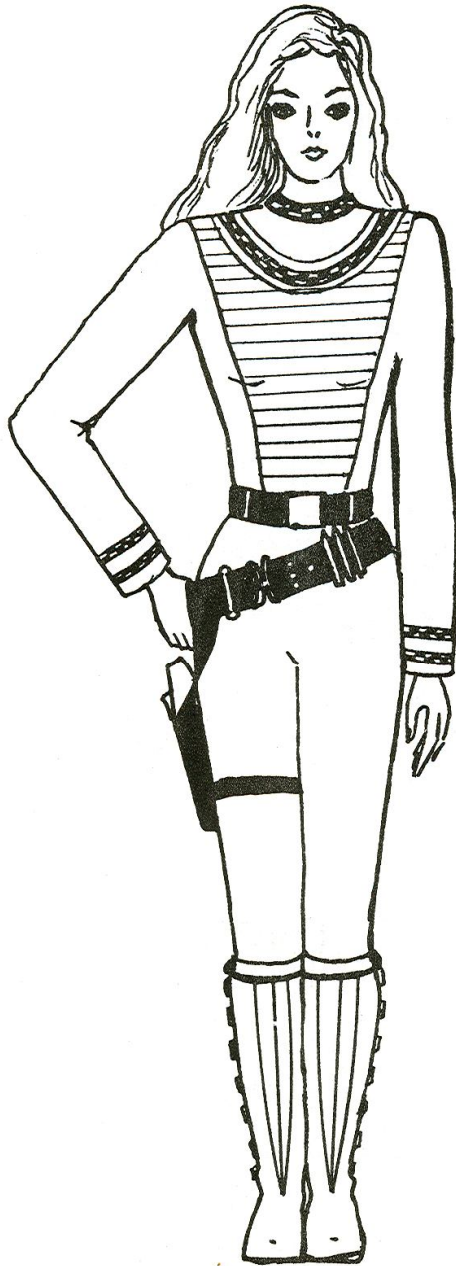

FEMALE WARRIOR DUTY UNIFORM

TUNIC—TAN
PANTS—TAN
BOOTS—BROWN
GUN BELT—DARK BLUE

MALE WARRIOR DUTY UNIFORM

JACKET—DARK BROWN
TUNIC—TAN
PANTS—TAN
BOOTS—BROWN
GUN BELT—DARK BLUE

COLONIAL WARRIORS
TECHNICAL MANUAL