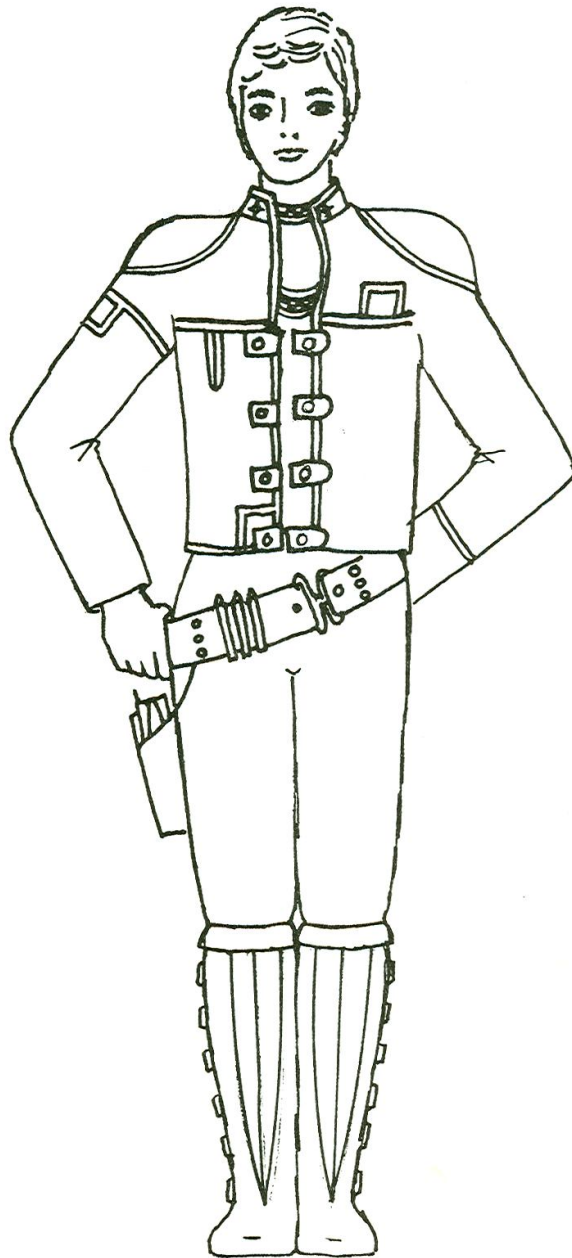

FEMALE WARRIOR DUTY UNIFORM

TUNIC—TAN
PANTS—TAN
BOOTS—BROWN
GUN BELT—DARK BLUE

MALE WARRIOR DUTY UNIFORM

JACKET—DARK BROWN
TUNIC—TAN
PANTS—TAN
BOOTS—BROWN
GUN BELT—DARK BLUE

COLONIAL WARRIORS
TECHNICAL MANUAL