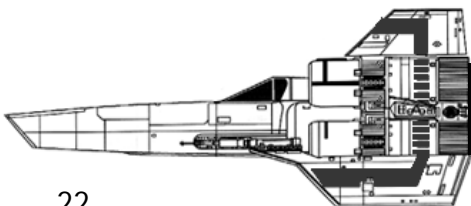

FEMALE WARRIOR DUTY UNIFORM

TUNIC—TAN
PANTS—TAN
BOOTS—BROWN
GUN BELT—DARK BLUE

MALE WARRIOR DUTY UNIFORM

JACKET—DARK BROWN
TUNIC—TAN
PANTS—TAN
BOOTS—BROWN
GUN BELT—DARK BLUE

COLONIAL WARRIORS
TECHNICAL MANUAL