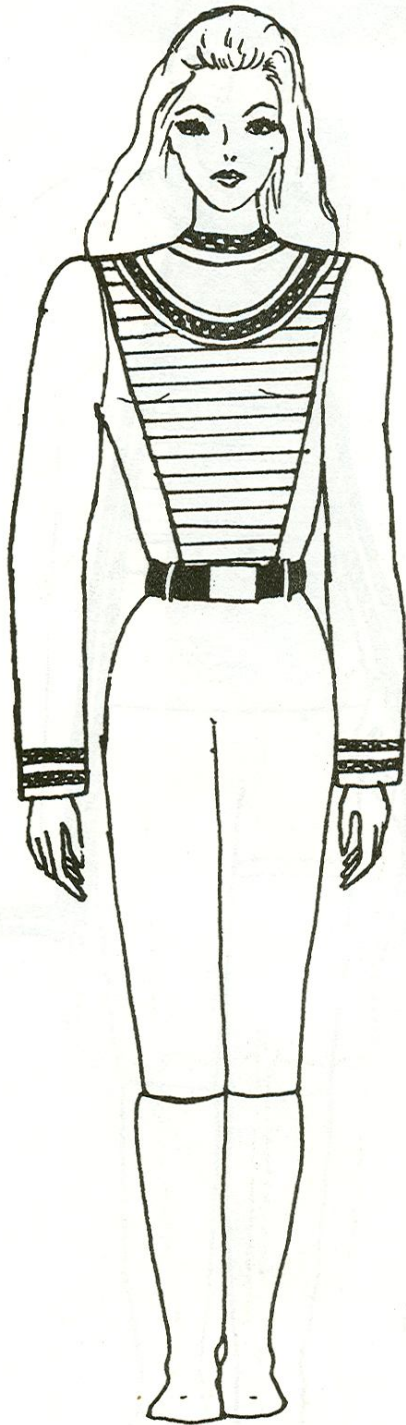

FEMALE CONTROL DUTY UNIFORM

TUNIC—BLUE
PANTS—BLUE
BOOTS—BLACK
BELT—BLACK

WARRIOR DRESS UNIFORM

SAME AS DUTY UNIFORM
CAPE IS DARK BROWN