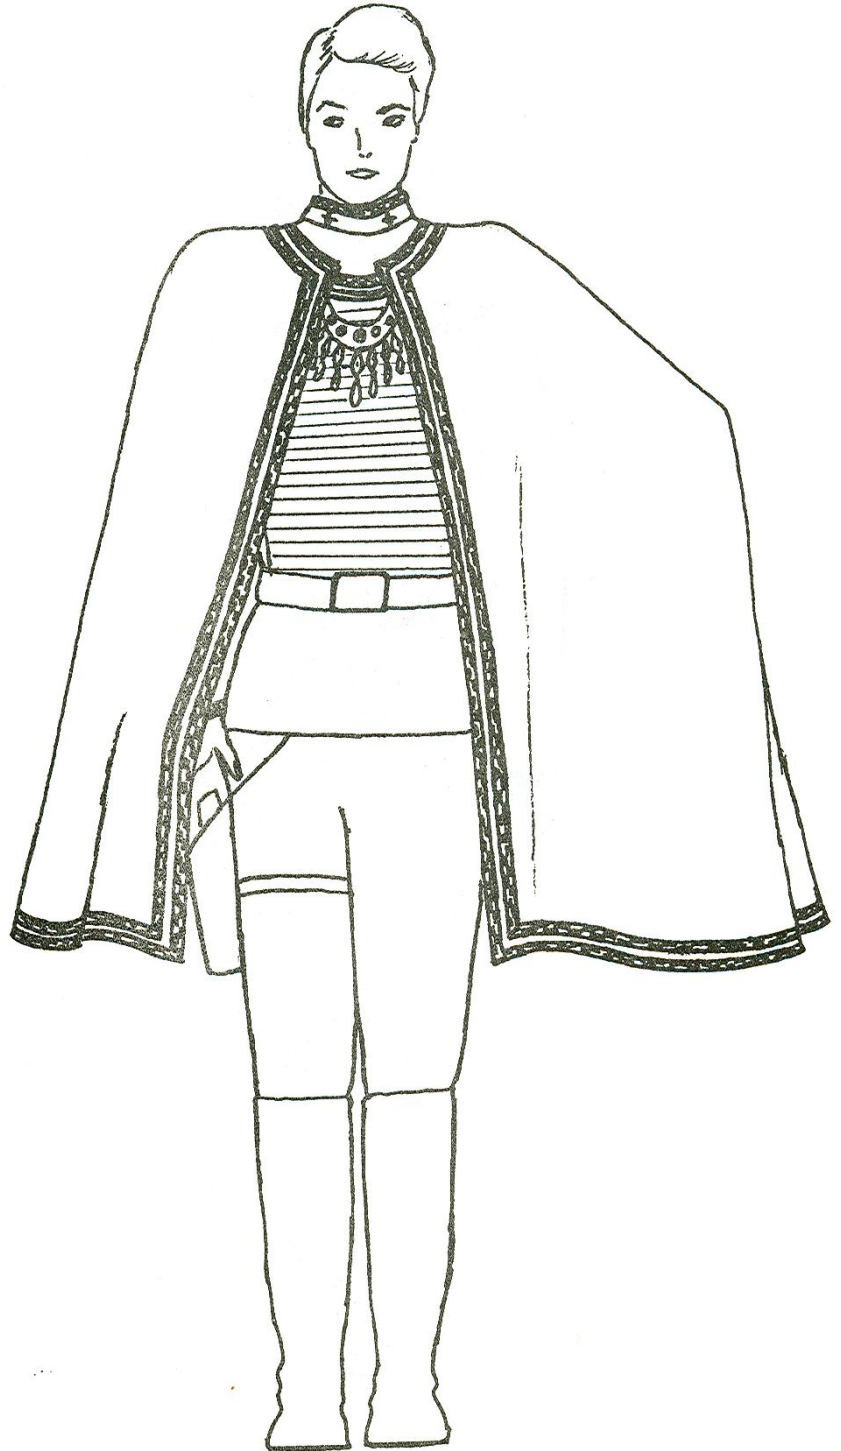

FEMALE CONTROL DUTY UNIFORM

TUNIC—BLUE
PANTS—BLUE
BOOTS—BLACK
BELT—BLACK

WARRIOR DRESS UNIFORM

SAME AS DUTY UNIFORM
CAPE IS DARK BROWN