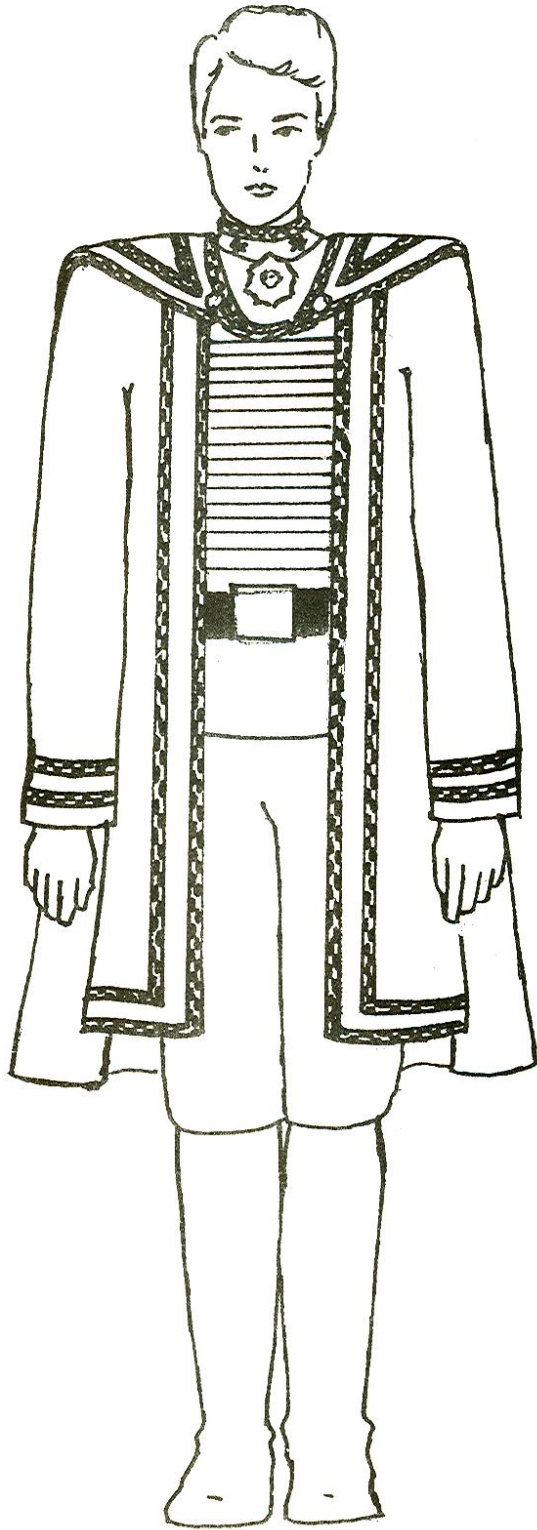

COMMANDER CONTROL DRESS UNIFORM

SAME AS DUTY UNIFORM
WITH ADDITION OF DARK BLUE
DRESS CAPE

MALE DUTY G SUIT

FEMALE DUTY G SUIT