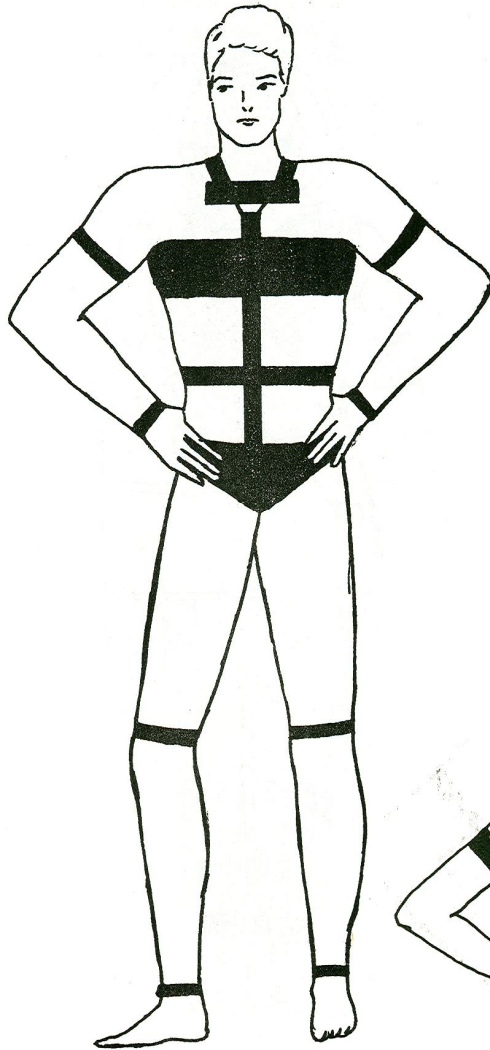

COMMANDER CONTROL DRESS UNIFORM

SAME AS DUTY UNIFORM
WITH ADDITION OF DARK BLUE
DRESS CAPE

MALE DUTY G SUIT

FEMALE DUTY G SUIT