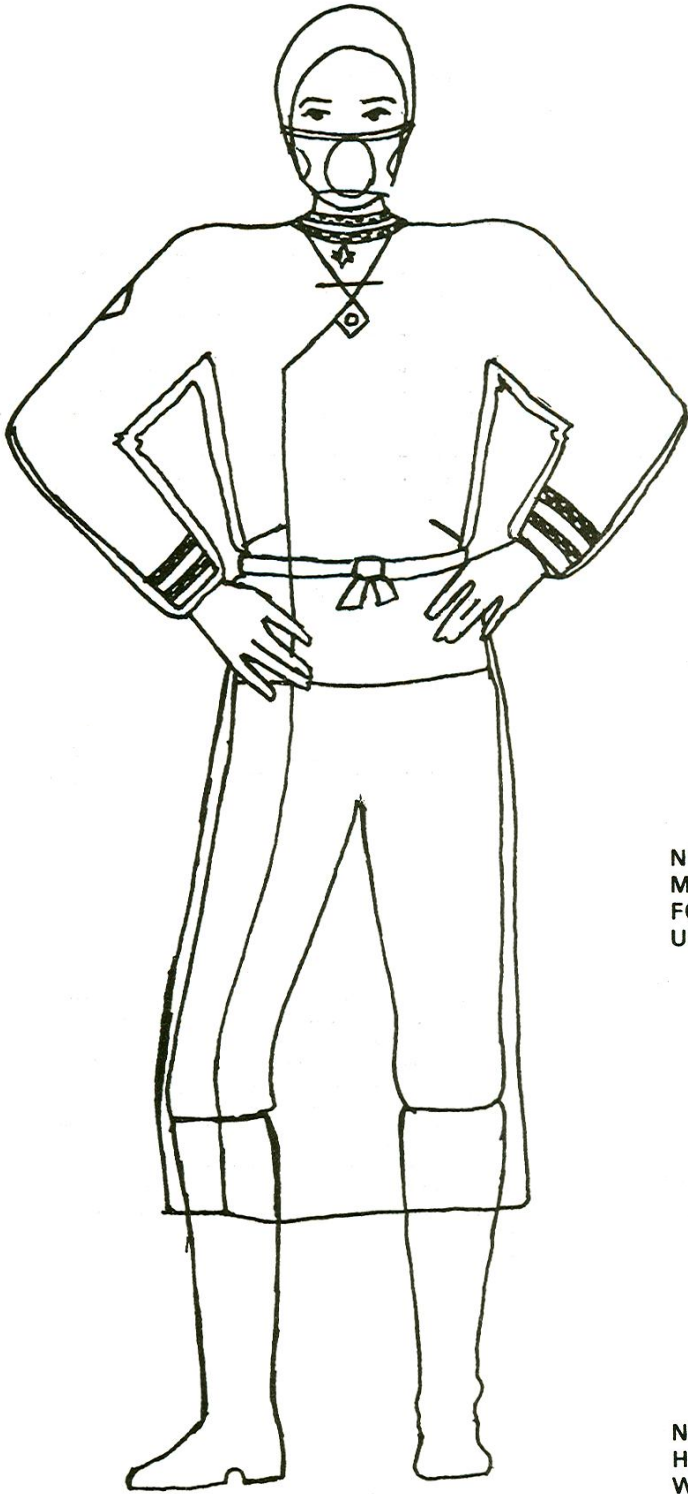

SURGICAL SUIT

LIFE MASK

NOTES: THE LIFE MASK IS DESIGNED FOR EMERGENCY USE ONLY

BREATHER

NOTE: THE BREATHER IS ON PLANETS WITH POISONOUS ATMOSPHERES.