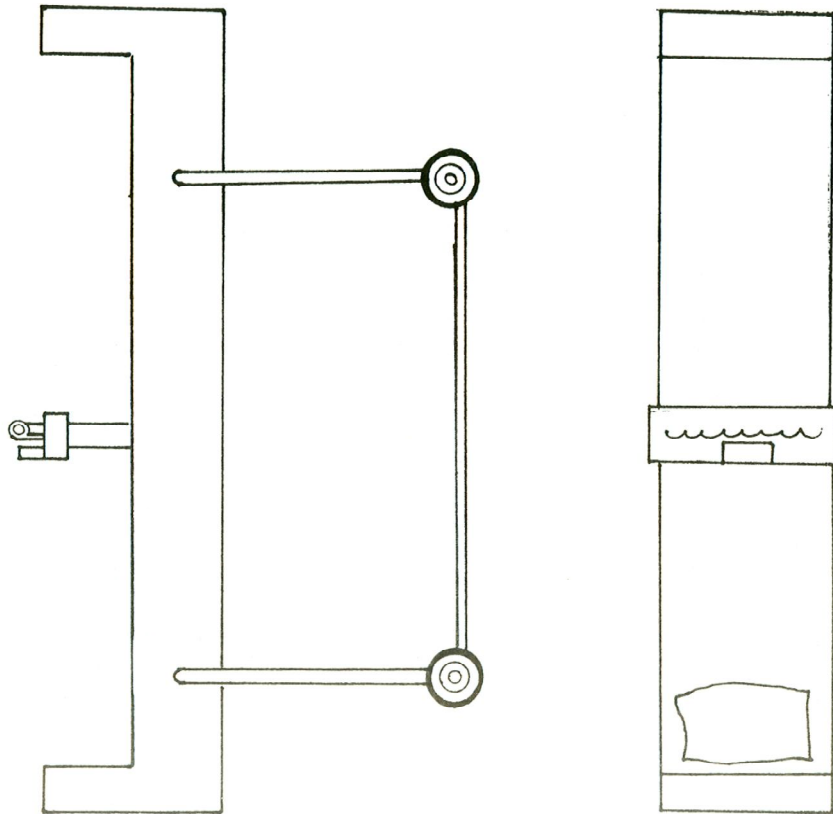

CRYOGEN TUBE

LIFE SUPPORT BED