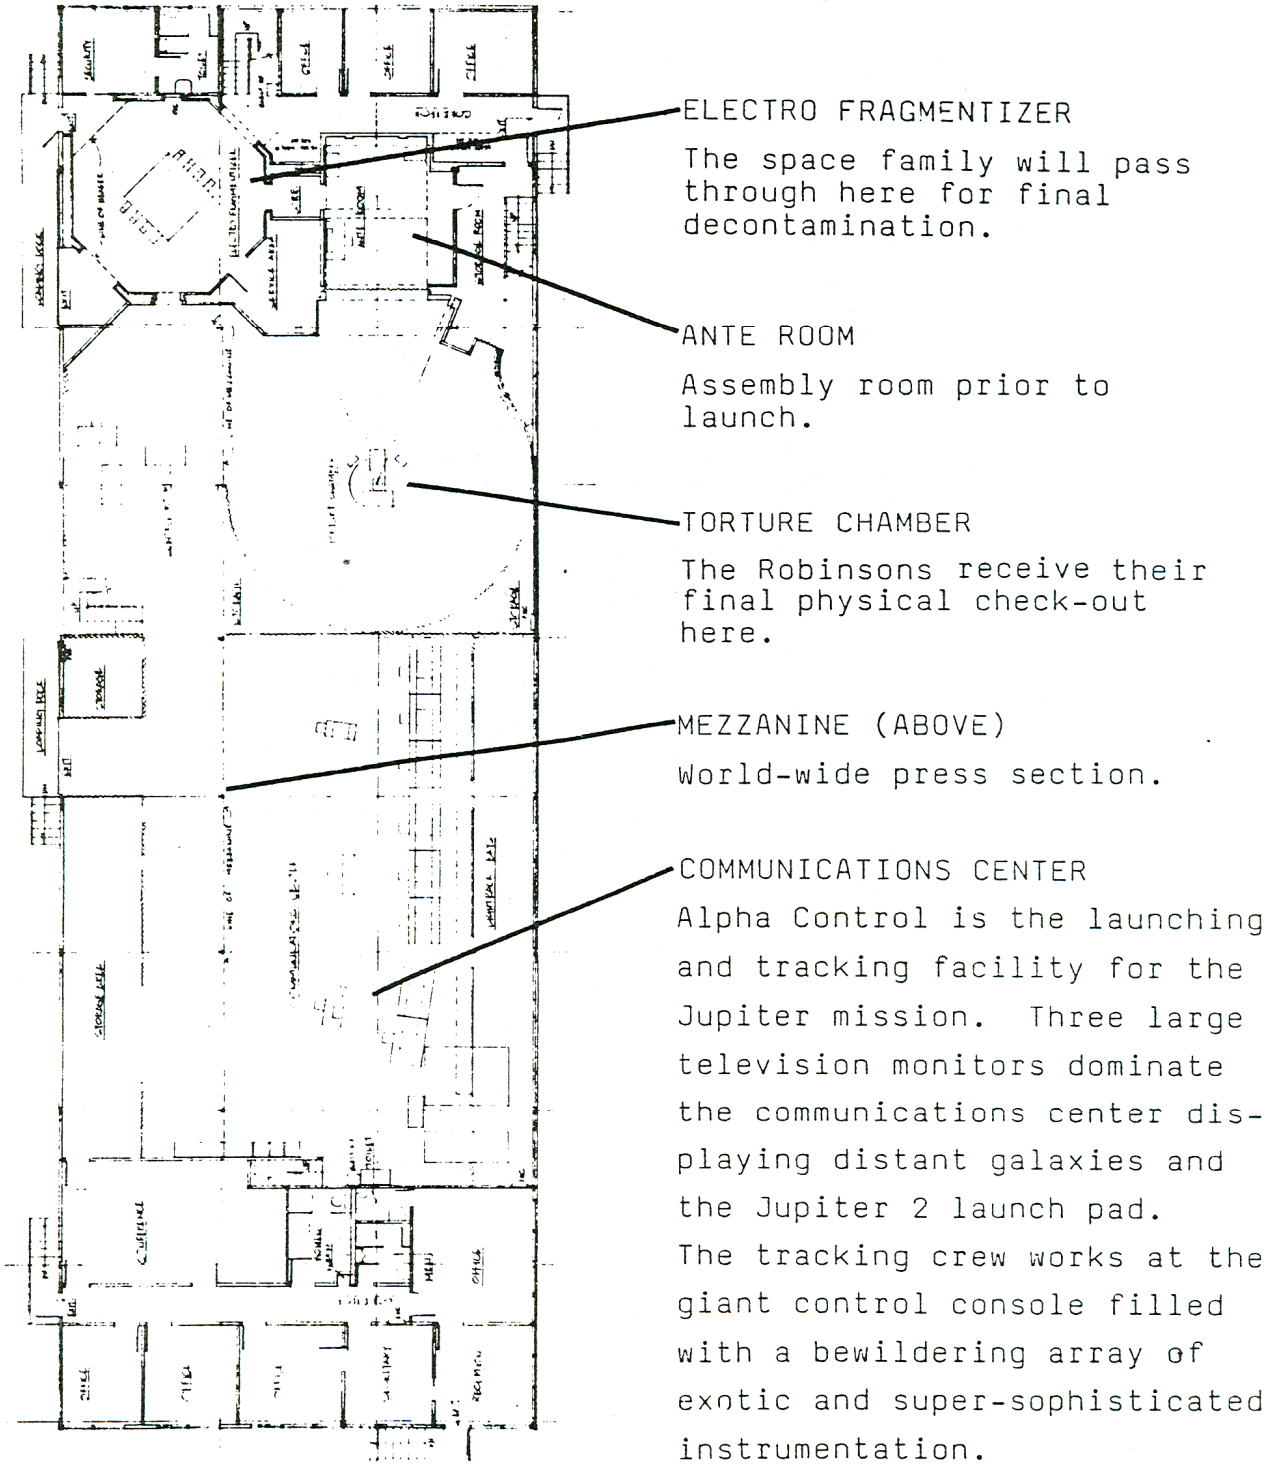

ALPHA CONTROL

ELECTRO FRAGMENTIZER
The space family will pass through here for final decontamination.

ANTE ROOM
Assembly room prior to launch.

TORTURE CHAMBER
The Robinsons receive their final physical check-out here.

MEZZANINE (ABOVE)
World-wide press section.

COMMUNICATIONS CENTER
Alpha Control is the launching and tracking facility for the Jupiter mission. Three large television monitors dominate the communications center displaying distant galaxies and the Jupiter 2 launch pad. The tracking crew works at the giant control console filled with a bewildering array of exotic and super-sophisticated instrumentation.