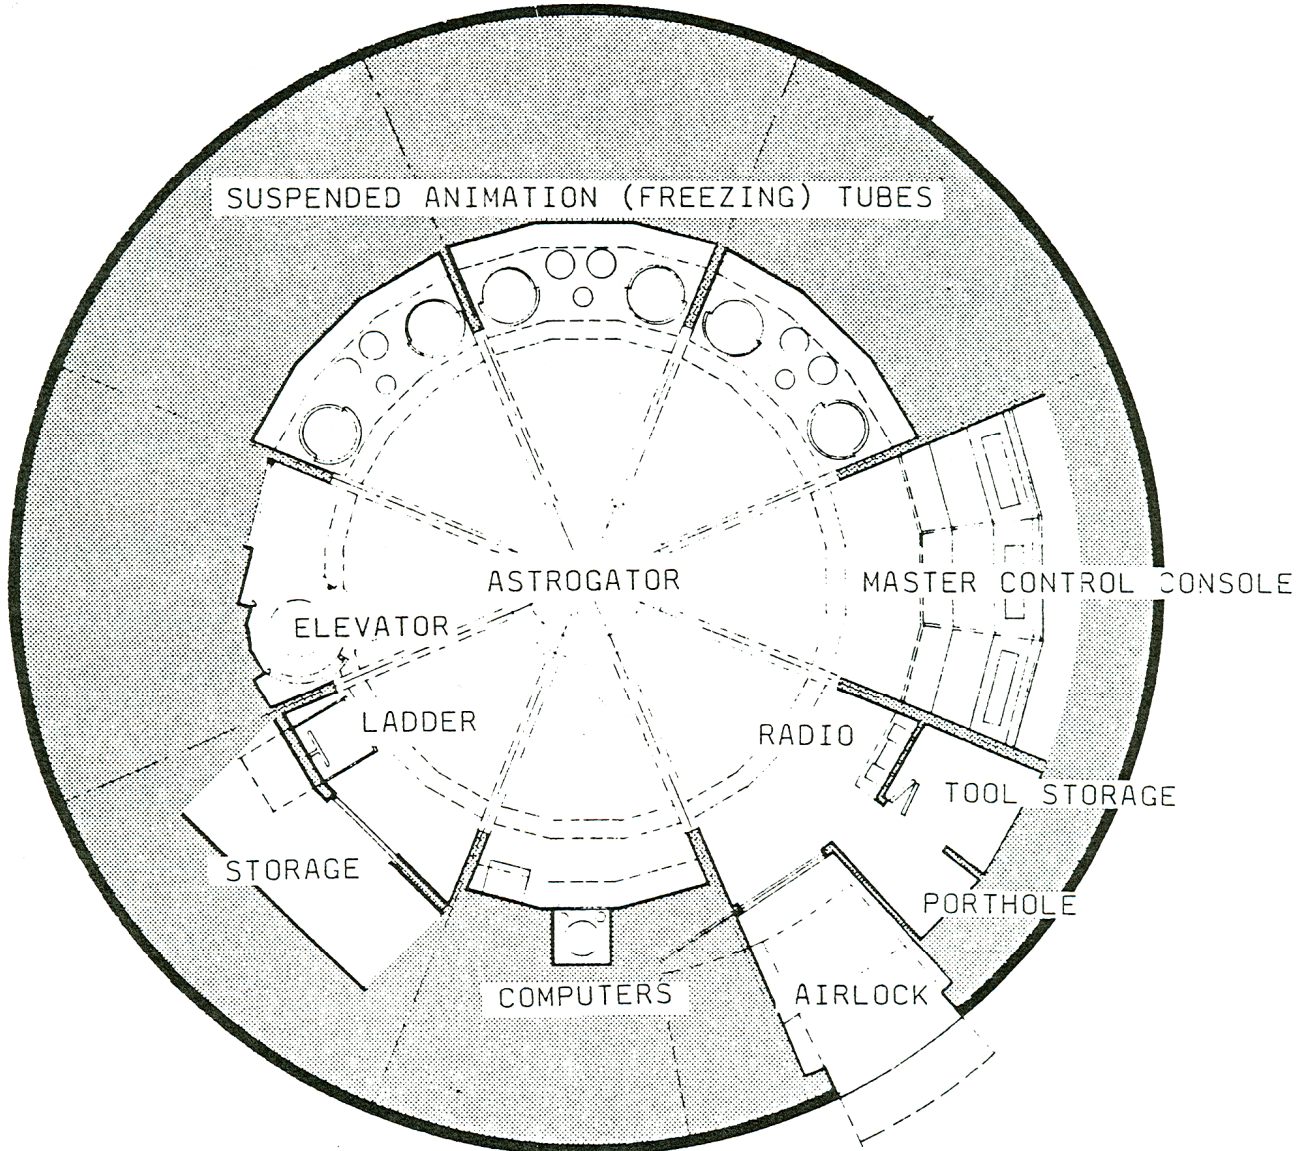

UPPER DECK

The spaceship's upper deck is the main control room for the Jupiter 2. It also houses the suspended animation tubes where the Robinson family will remain through most of their flight. Storage areas, computers and the spaceship's airlock complete this level.