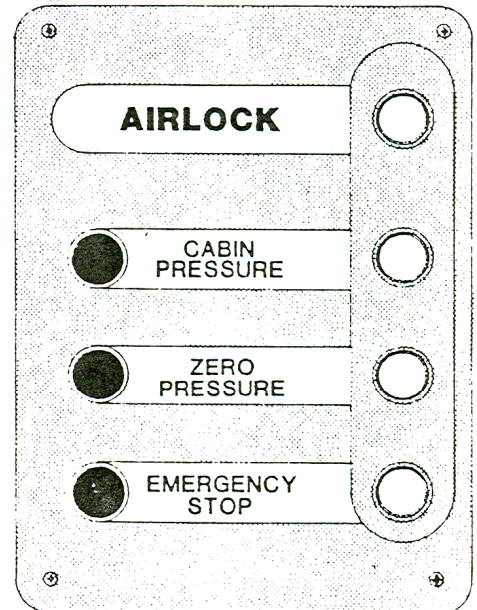

The spaceship Airlock maintains a safe atmosphere within the ship while astronauts prepare for spacewalks. Control panels make hatch opening and closing, and pressurization simple. Safety bolts along the outside hatch are provided to secure the astronauts tether line.

INSIDE CONTROLS