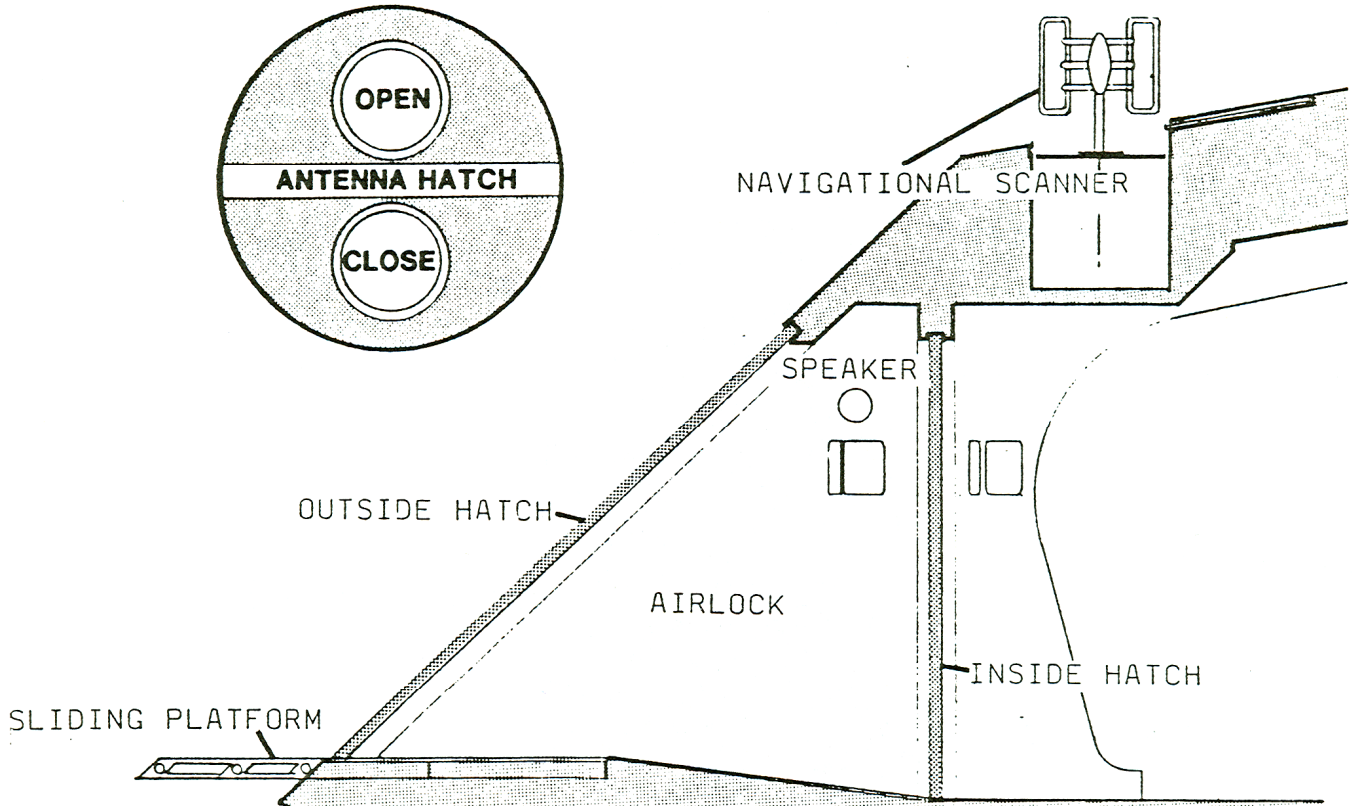

AIRLOCK & NAVIGATIONAL SCANNER

The spaceship Airlock maintains a safe atmosphere within the ship while astronauts prepare for spacewalks. Control panels make hatch opening and closing, and pressurization simple. Safety bolts along the outside hatch are provided to secure the astronauts tether line.

OUTSIDE CONTROL

INSIDE CONTROLS