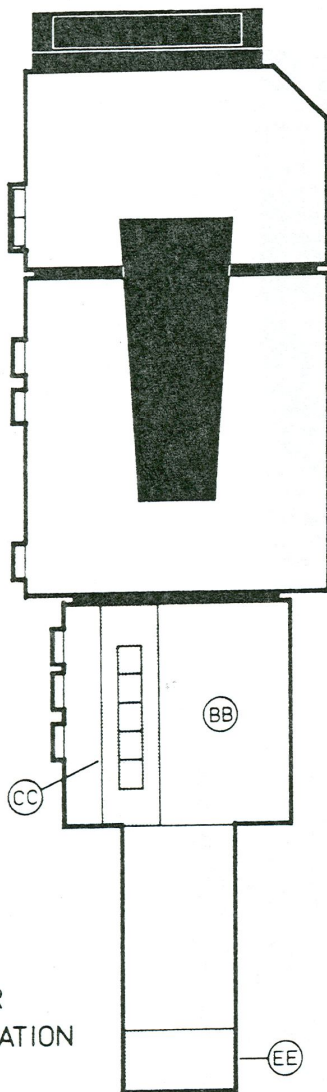

# MOONBASE ALPHA TECHNICAL NOTEBOOK

PAGE 2002: COMLOCK

Hardware

Commlock-2002

### REAR ELEVATION/TOP & BOTTOM PLANS

REAR  
ELEVATION

TOP PLAN

BOTTOM PLAN

COLORS:

-  LIGHT GRAY
-  SILVER
-  RED
-  BLACK